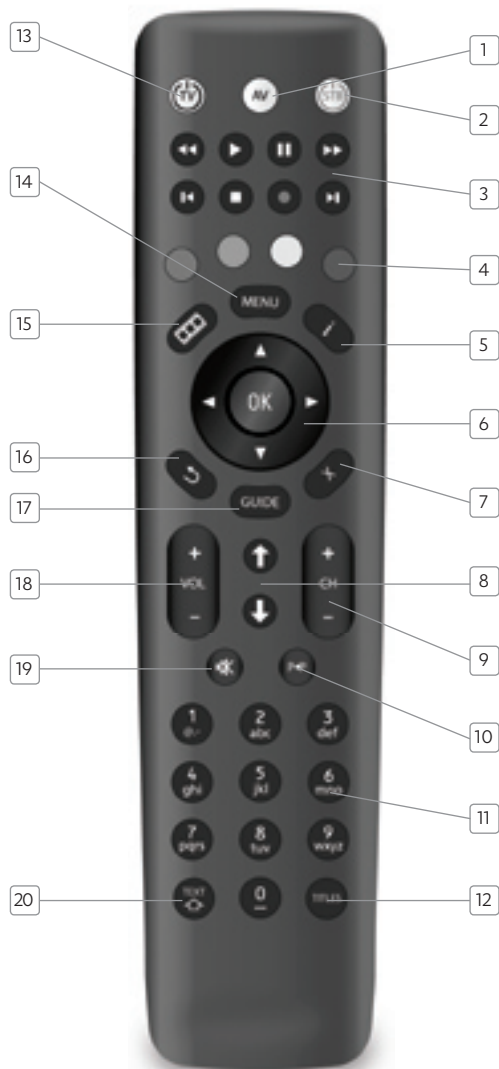

## **CONTENTS**

Remote control layout	<b>4</b>
Inserting batteries	<b>5</b>
Operation and TV control setup (Brand Search)	<b>6</b>
TV control setup (Auto Search)	<b>7</b>
Shift TV functionality, Key fixing, Removing TV functionality	<b>8</b>
Brand code tables	<b>9</b>

## REMOTE CONTROL LAYOUT

- 1 TV AV Source Select button
- 2 STB Standby button
- 3 STB PVR Transport buttons
- 4 Colour Navigation buttons
- 5 Information button
- 6 Navigation and OK buttons
- 7 Exit button
- 8 Page Up and Page Down buttons
- 9 Channel Up and Channel Down buttons
- 10 Previous Channel Select button
- 11 Channel Select buttons and text entry
- 12 Subtitles button
- 13 TV Standby button
- 14 STB Menu button
- 15 PVR button
- 16 Back button
- 17 Electronic Program Guide button
- 18 Volume Up and Down buttons
- 19 Mute button
- 20 Teletext button (press and release) and TV SHIFT function (press and hold)