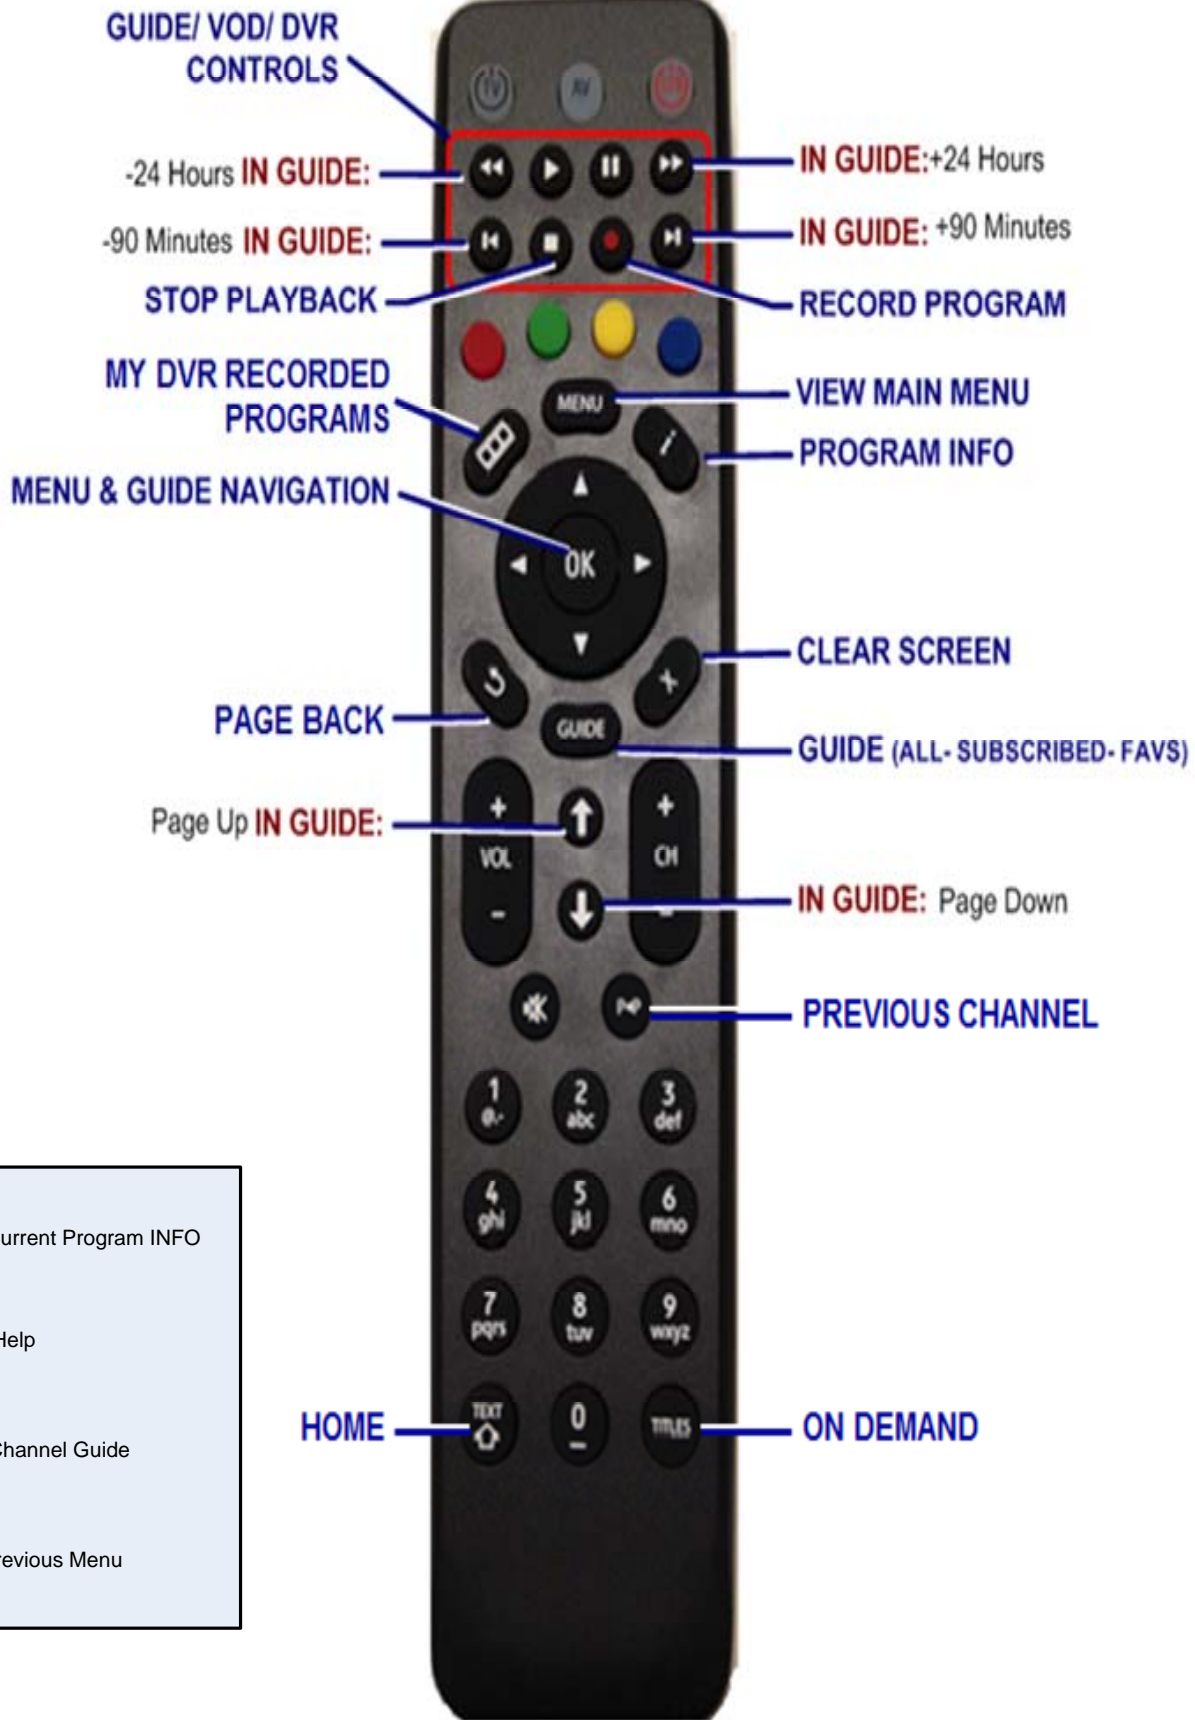

Amino Advanced Remote (WILLOW)

| | |
|---|----------------------|
|  | Current Program INFO |
|  | Help |
|  | Channel Guide |
|  | Previous Menu |